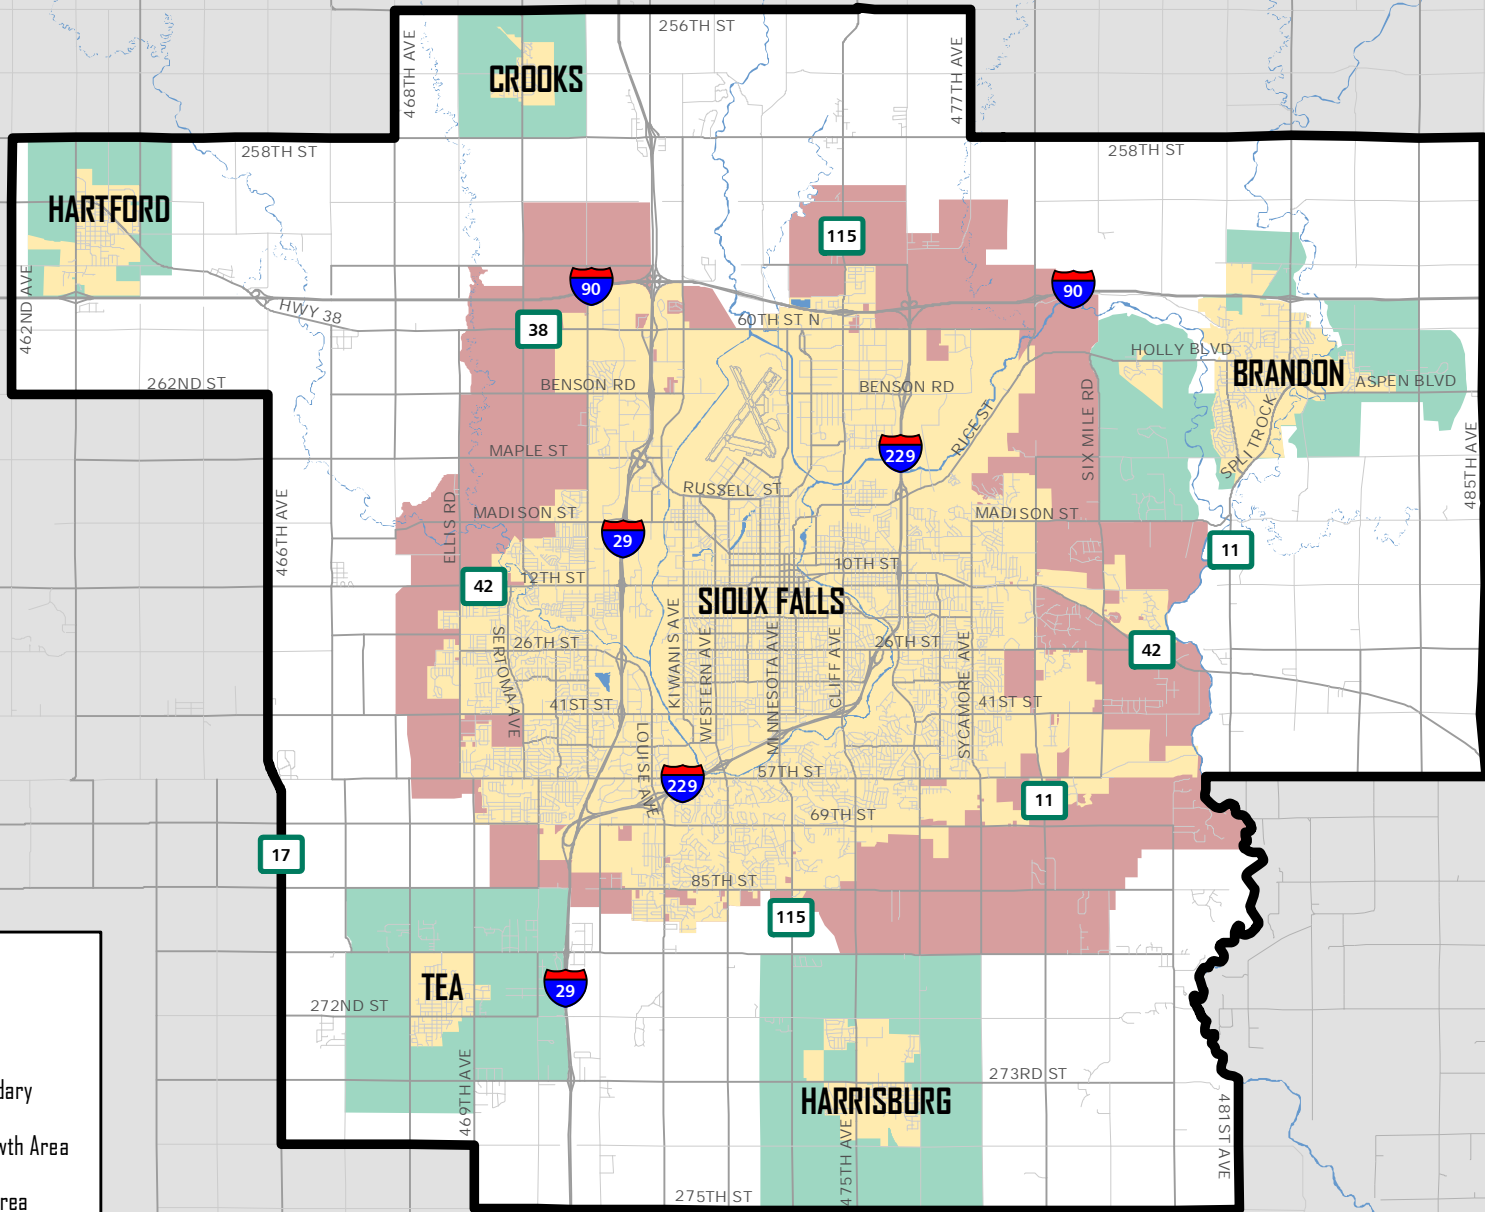

# Sioux Falls MPD Planning Study Area

**June 11, 2010**

-  MPD Boundary
-  Municipal Boundary
-  Sioux Falls Growth Area
-  Other Growth Area

0      2      4  
  
 Miles